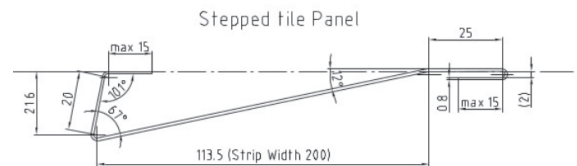

Metal Weatherboard Data Sheet

Features:

- 22mm thick for deep shadow lines.
- Gun-nailable for fast and easy installation.
- Tongue and groove ends for neat butt joints.
- Bevelled back to sit flush with studs.

Benefits:

- Minimal maintenance – compared to alternative materials, such as timber
- Contemporary look – compared to traditional weatherboards
- No visible fixings – an amazing finish and aesthetic
- Allows for material expansion and contraction – flexibility in product lifecycle
- Simple Installation – Lightweight, termite proof and increased fire resistance.
- Lifecycle – Won't crack, peel or go brittle.

Metal Weatherboards Profile Dimensions